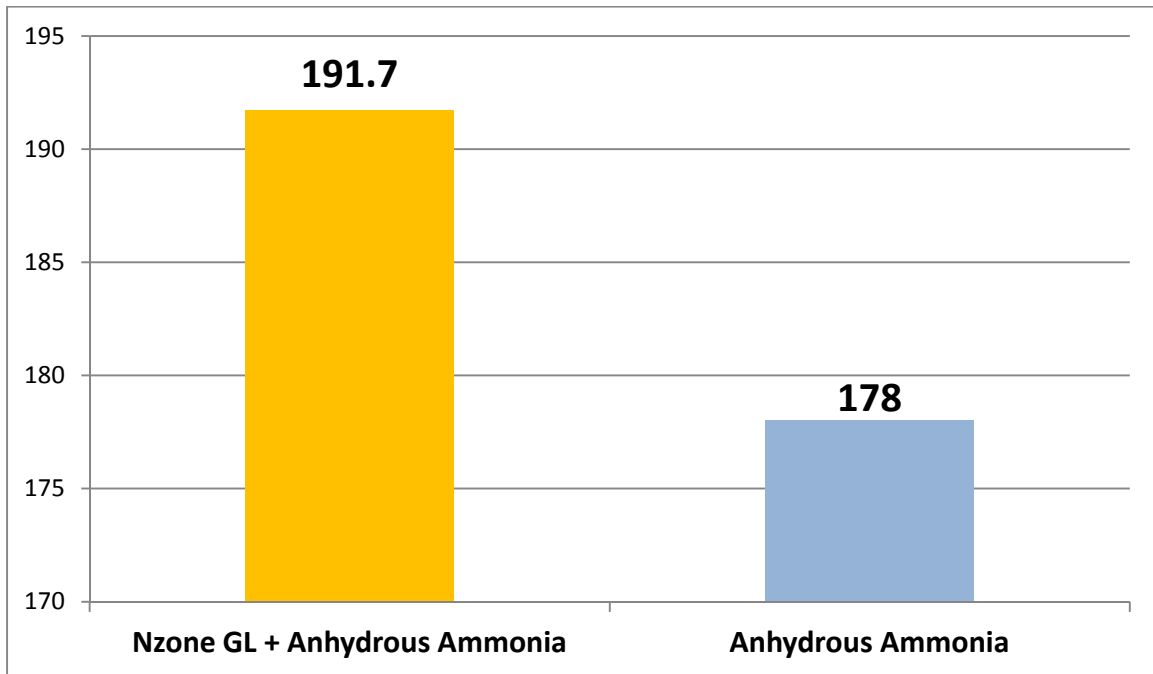

2011 Corn Yield Results

Location: Gibson County, Tennessee

Fertilizer Application Date: May 19, 2011

Planting Date: May 26, 2011

Rate: 180 units of N + NZone GL @ 6 oz per 50 units of N

Tillage: No-Till

Trial Type: Replicated Field Trial by UT Extension (5 reps)